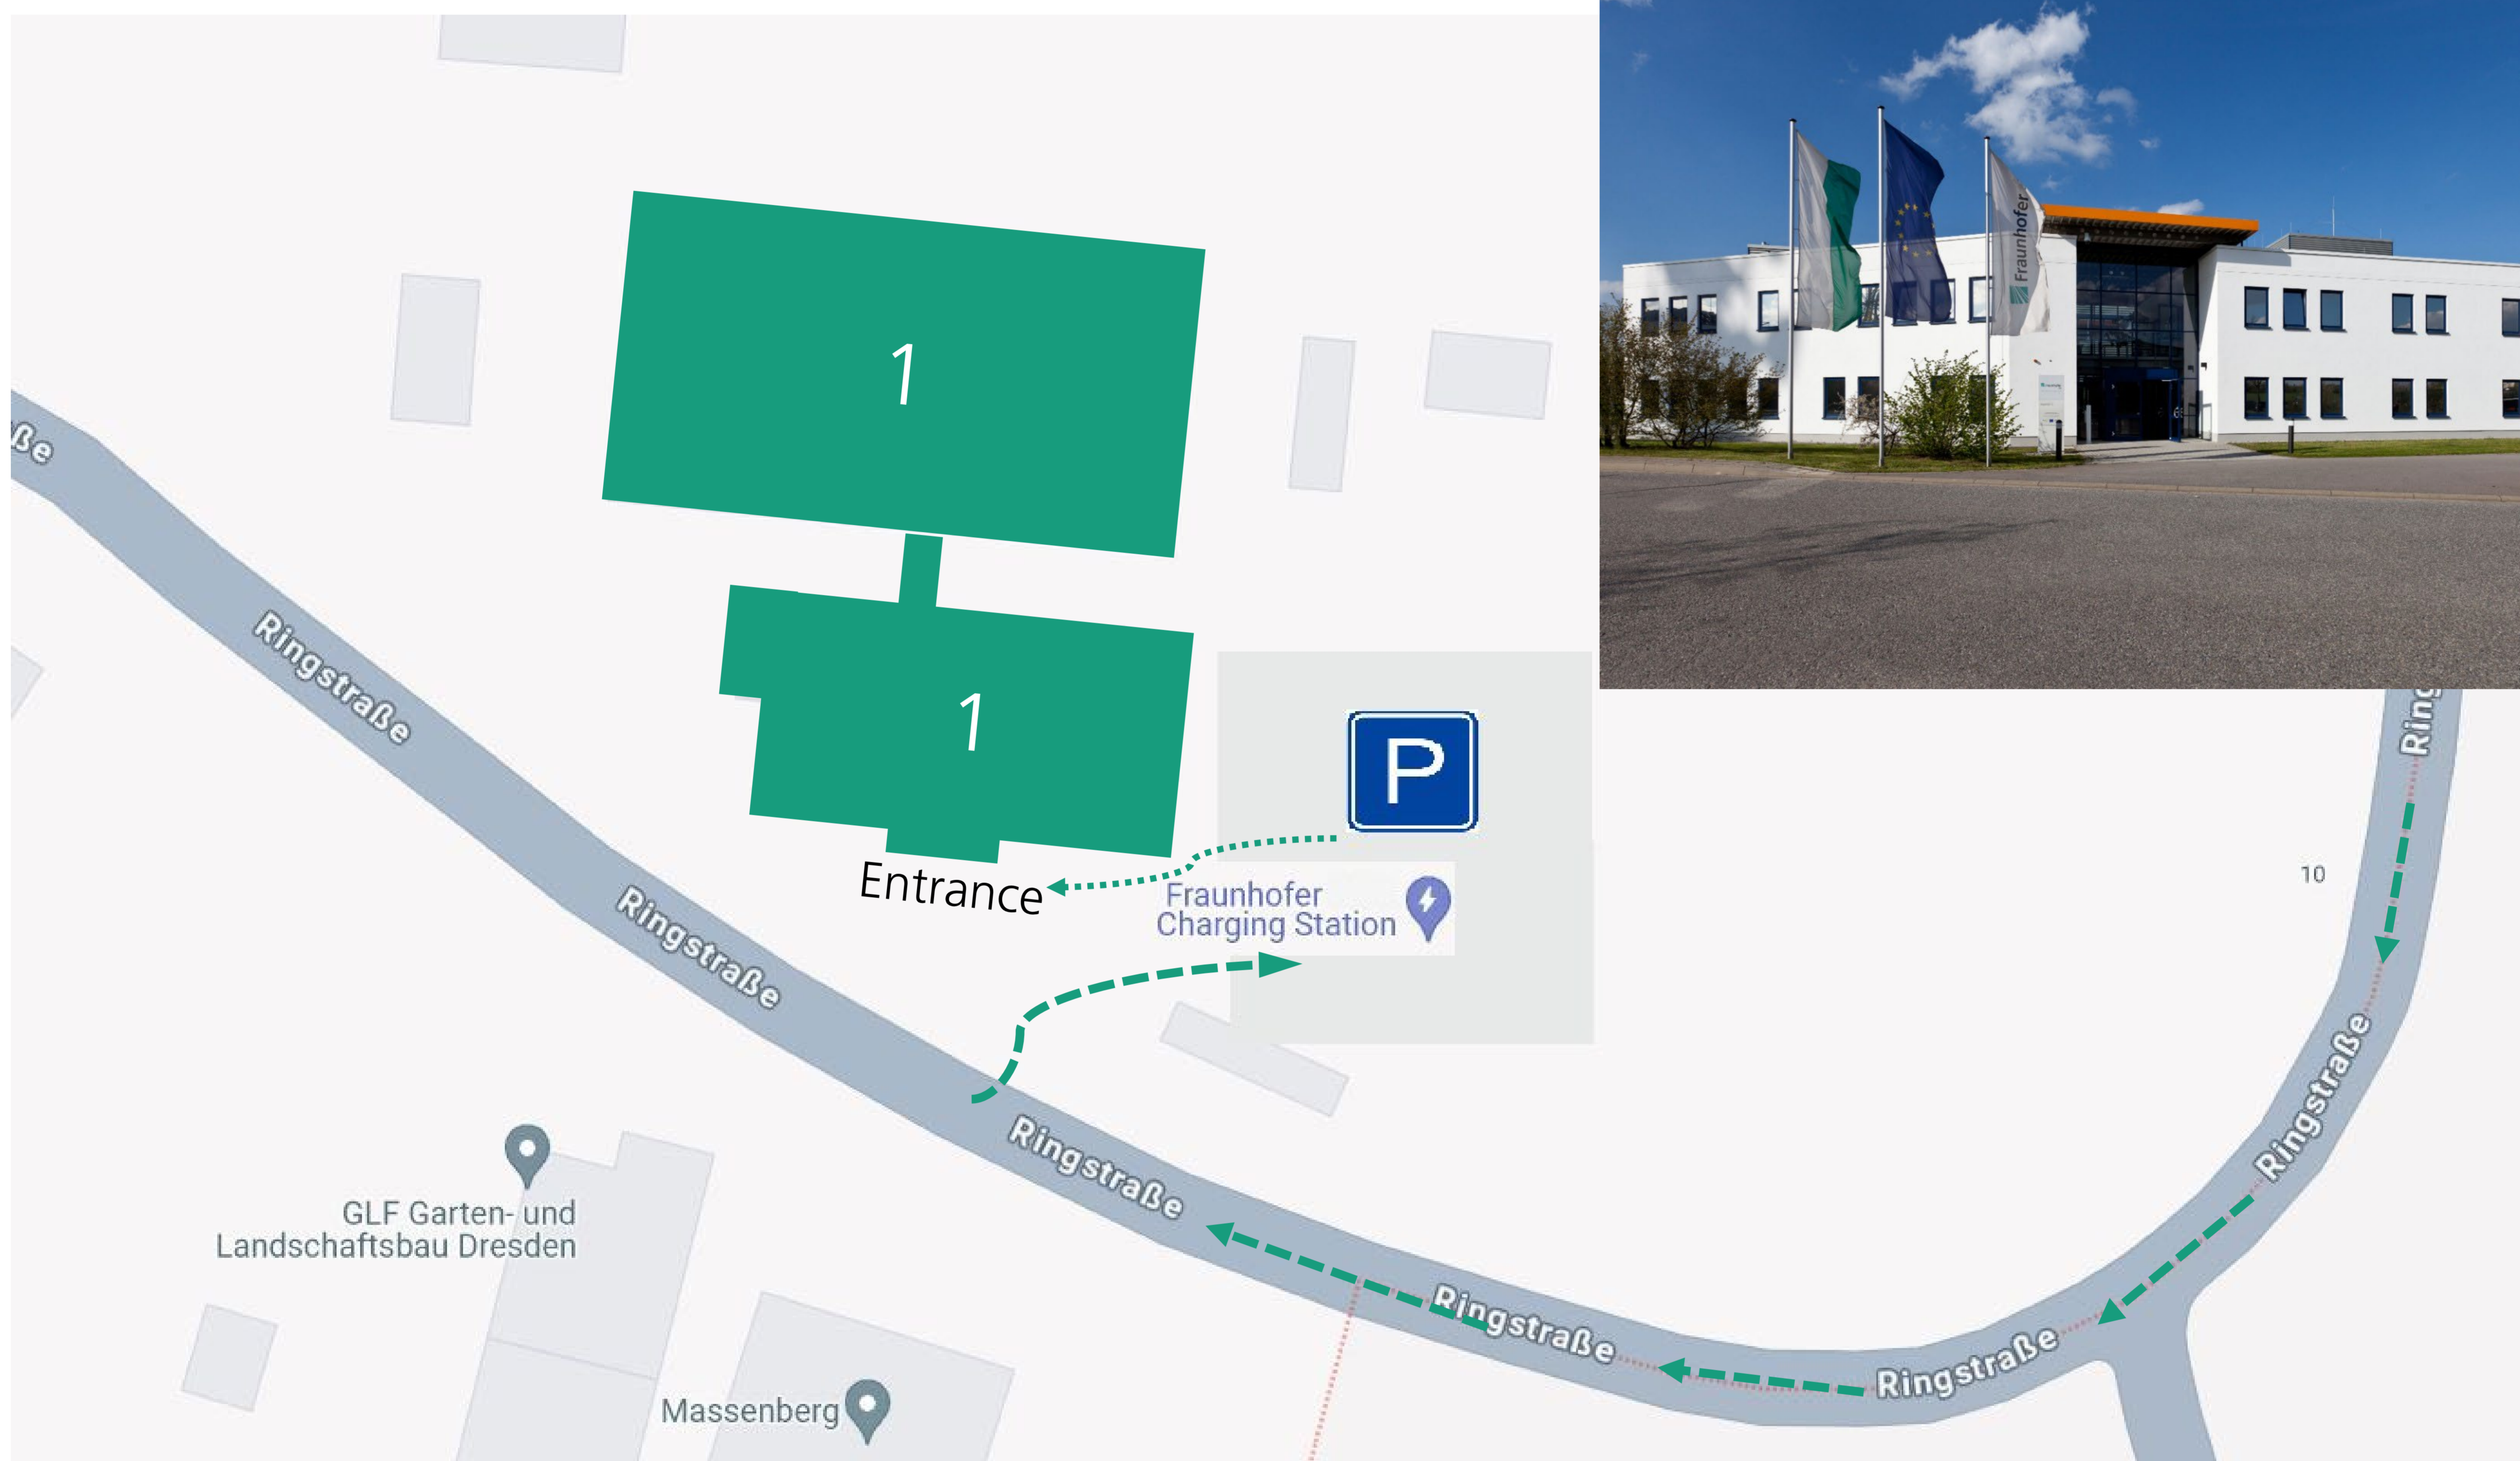

How to find us

By car/taxi

■ Via highway

Exit at the junction "Dresden-Flughafen," and turn left into Hermann-Reichelt-Strasse (B97) // Wilschdorfer Landstrasse (S81) in the direction of Weinböhla until the exit „Boxdorf“. Turn left to stay on Wilschdorfer Landstrasse and drive straight ahead at the next intersection onto Ringstrasse.

■ From city center

Take Radeburger Strasse (B170) in the direction of Dresden airport/ highway to the junction Wilschdorfer Landstrasse. Turn left into Wilschdorfer Landstrasse (direction Weinböhla) until the exit "Boxdorf". Turn left to stay on Wilschdorfer Landstrasse and drive straight ahead at the next intersection onto Ringstrasse.

By public transport

■ From city center

Take S-Bahn no. 2 to "Flughafen Dresden" and afterwards bus no. 80 (direction Omsewitz) and get off at bus stop "Am Weiher". Walk a short distance back to Ringstrasse and turn right into Ringstrasse. (Travel time approx. 40-60 min)

■ From airport:

Take bus no. 80 (direction Omsewitz) to the bus stop "Am Weiher". Walk back approx. 200m and turn right into Ringstrasse. (Travel time approx. 20 min)

■ From train station „Dresden-Neustadt“